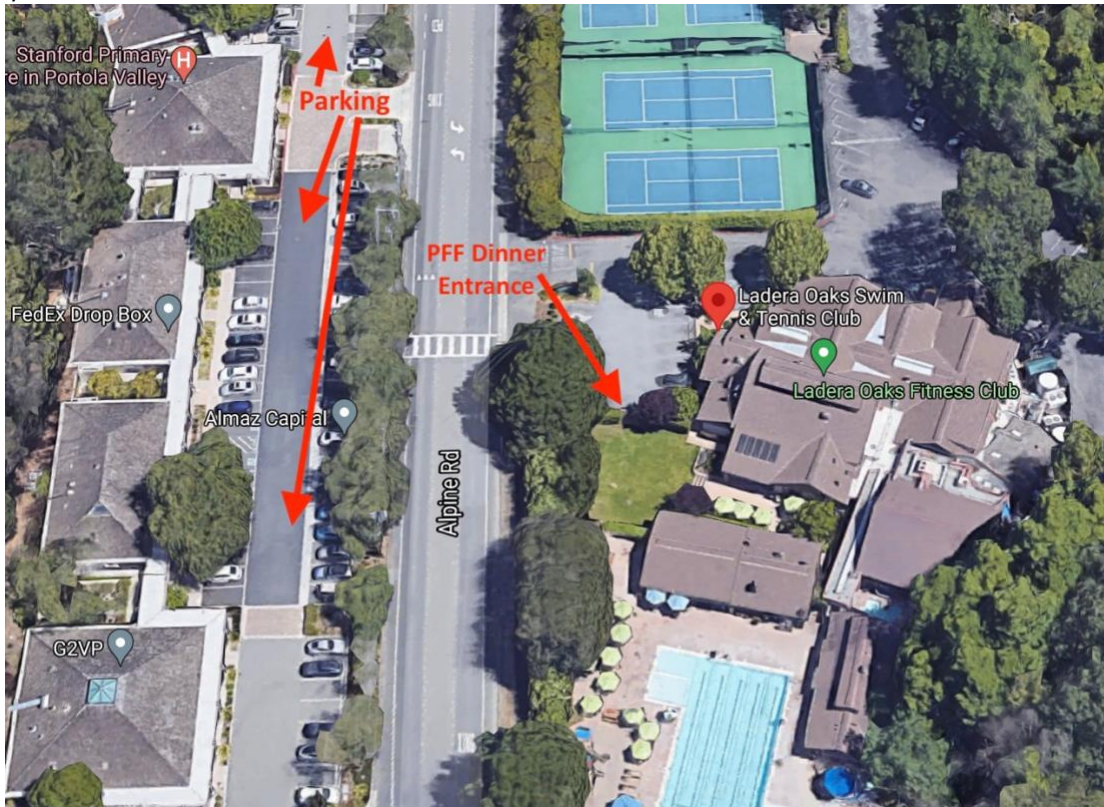

PFF JULY 2021 INSTALLATION DINNER

Location:

Ladera Oaks Swim & Tennis Club
3249 Alpine Rd.
Portola Valley, CA 94028

Directions:

From I-280 either direction:

- Take the Alpine Road exit (exit #22) going south.
- Drive 0.7 miles, look for Ladera Oaks sign and entrance on the left side, but parking is across the street.

Parking:

Park in lot across Alpine Rd from Ladera Oaks, address 3260 Alpine Rd. (Businesses are closed Saturday.)

PFF Dinner Location:

Enter through gate to the right of front entrance.

Directionally-challenged? Call: