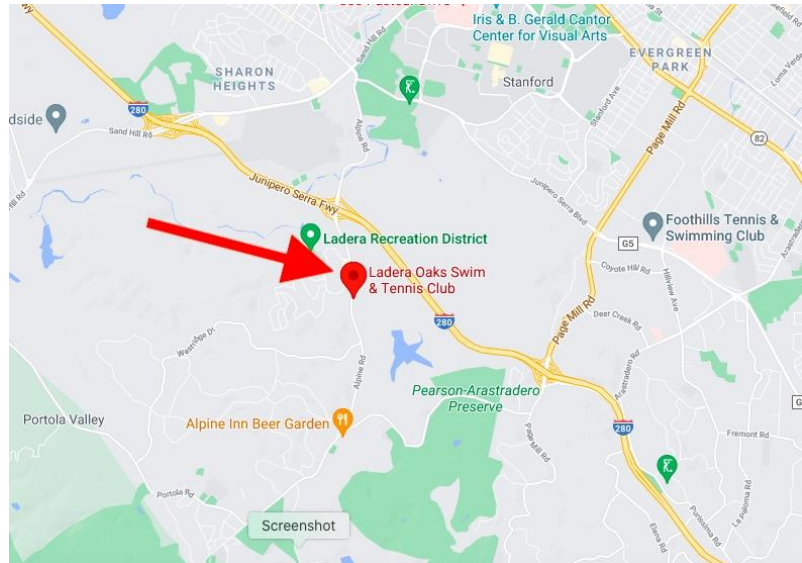

PFF JULY 2021 INSTALLATION DINNER

Location:

Ladera Oaks Swim & Tennis Club
3249 Alpine Rd.
Portola Valley, CA 94028

Directions:

From I-280 either direction:

- Take the Alpine Road exit (exit #22) going south.
- Drive 0.7 miles, look for Ladera Oaks sign and entrance on the left side, but parking is across the street.

Parking:

Park in lot across Alpine Rd from Ladera Oaks, address 3260 Alpine Rd. (Businesses are closed Saturday.)

PFF Dinner Location:

Enter through gate to the right of front entrance.

Directionally-challenged? Call: